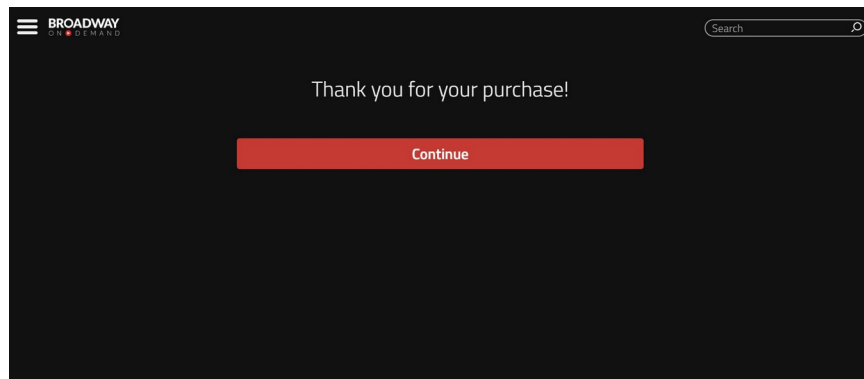

Step 4: Once confirmed, click continue and you'll be all set up after you complete one more simple step!