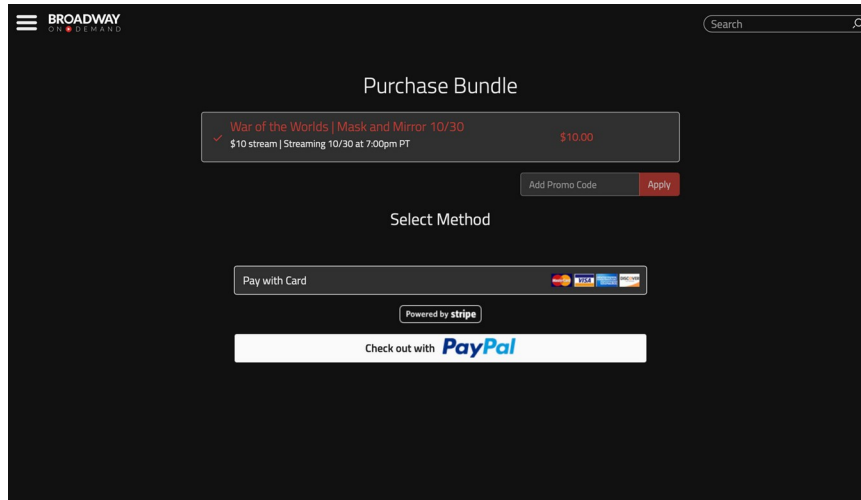

Step 3: After you have logged in, you will be redirected to this payment page. You can either check out with a credit card or PayPal. Any coupon/comp codes that may have been provided by the theatre can be applied in the Add Promo Code box.