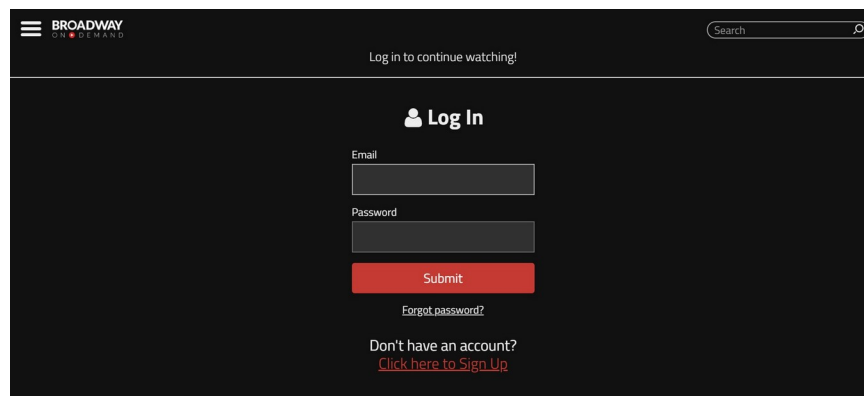

## Broadway On Demand Purchase + Viewing Instructions

**Step 1:** Click the link provided by the theatre to go directly to the performance's page. If the production is a livestreamed event, you will see a page similar to the image below. If the production is a livestreamed event, click the Pre-Order button.

**Step 2:** If you are already logged in, you will be taken directly to the payment page. If not, you will be taken to this log in page to either log in to your existing BOD account, or to create one by clicking "Click here to Sign Up" at the bottom of the page. Enter the requested information and then complete your login.